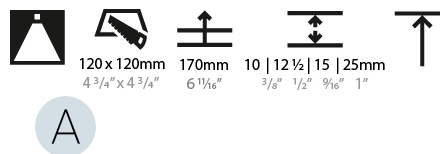

PHYSICAL

Shape: Square
Length (mm): 106
Length (in): 4 3/16
Width (mm): 106
Width (in): 4 3/16
Height (mm): 150
Height (in): 5 7/8
Ceiling Thickness (mm): 10 / 12.5 / 15 / 25
Ceiling Thickness (in): 3/8 or 1/2 or 9/16 or 1
Min. Recessing Depth (mm): 170
Min. Recessing Depth (in): 6 11/16
Light Distribution: Downlight
Weight (kg): 0.769
Weight (lbs): 1.69
Fixture Finish: SSR / BKV / CWI / CRY / HAB / UFT / ITA / RUA / FTG / MYG / LOD / PUS / FRO / FUP / KIA / POP / BLS / SPG / MEY / GOH / GUM / CHC / COM / ABZ / JAG / OBR / MOS / ROR
Fixture Material: Aluminum Die Cast
Cut-out Measurements: 120mm / 4 3/4" x 120mm / 4 3/4"
Upon Request: Unique Ceiling Thickness

ELECTRICAL

Lamp Type: LED (Zhaga Standard)
Input Wattage (W): 16.5
Total Output Wattage (W): 14.7
Dimming: Dali Dimming
Driver Included: No
Driver Location: Recessed Housing
Driver Type: Constant Current - 120Vac
Driver Class: Class 2
Housing: See Components
Input Voltage (V): 120
Constant Current (MA): 350

LED

Number of LEDs: 1
Max. Delivered Lumen (lm): 770
Nominal Lumen (lm): 1140
CRI: >90 CRI
Lamp Life (hrs): 50000
Upon Request: RGB-W Tunable White Special Color Temperature Special LED

OPTICAL

Reflector: 20 / 40 / 60
Upon Request: Special Beam Angles

RATINGS AND CERTIFICATIONS

Certified By: Certified for North American Standards

IP rating: IP20
Zaneen Company Inc. © 2024, T 1800-388-3382, F 416-247-9319, www.zaneen.com

PROJECT
TYPE
SPECIFIER
QUANTITY
DATE