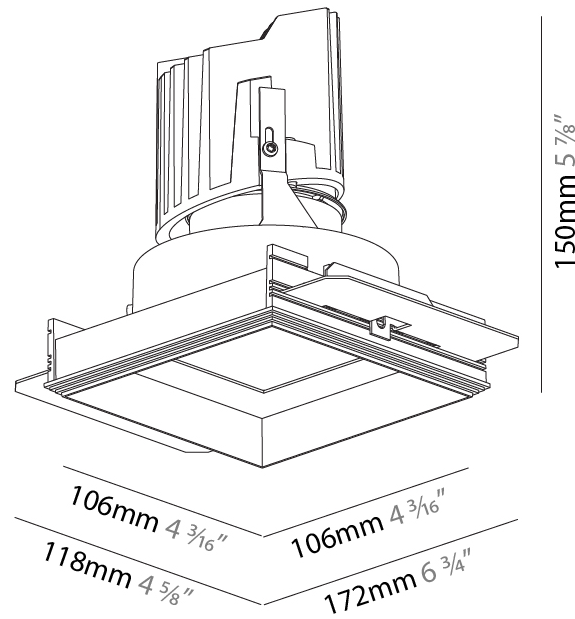

PHYSICAL

Shape: Square
Length (mm): 106
Length (in): 4 3/16
Width (mm): 106
Width (in): 4 3/16
Height (mm): 150
Height (in): 5 7/8
Ceiling Thickness (mm): 10 / 12.5 / 15 / 25
Ceiling Thickness (in): 3/8 or 1/2 or 9/16 or 1
Min. Recessing Depth (mm): 170
Min. Recessing Depth (in): 6 11/16
Light Distribution: Downlight
Weight (kg): 0.769
Weight (lbs): 1.69
Fixture Finish: SSR / BKV / CWI / CRY / HAB / UFT / ITA / RUA / FTG / MYG / LOD / PUS / FRO / FUP / KIA / POP / BLS / SPG / MEY / GOH / GUM / CHC / COM / ABZ / JAG / OBR / MOS / ROR
Fixture Material: Aluminum Die Cast
Cut-out Measurements: 120mm / 4 3/4" x 120mm / 4 3/4"
Upon Request: Unique Ceiling Thickness

ELECTRICAL

Lamp Type: LED (Zhaga Standard)
Input Wattage (W): 16.5
Total Output Wattage (W): 14.7
Dimming: Dali Dimming
Driver Included: No
Driver Location: Recessed Housing
Driver Type: Constant Current - 120Vac
Driver Class: Class 2
Housing: See Components
Input Voltage (V): 120
Constant Current (MA): 350

LED

Number of LEDs: 1
Max. Delivered Lumen (lm): 770
Nominal Lumen (lm): 1140
CRI: >90 CRI
Lamp Life (hrs): 50000
Upon Request: RGB-W Tunable White Special Color Temperature Special LED

OPTICAL

Reflector: 20 / 40 / 60
Upon Request: Special Beam Angles

RATINGS AND CERTIFICATIONS

Certified By: Certified for North American Standards

IP rating: IP20
Zaneen Company Inc. © 2024, T 1800-388-3382, F 416-247-9319, www.zaneen.com

PROJECT
TYPE
SPECIFIER
QUANTITY
DATE